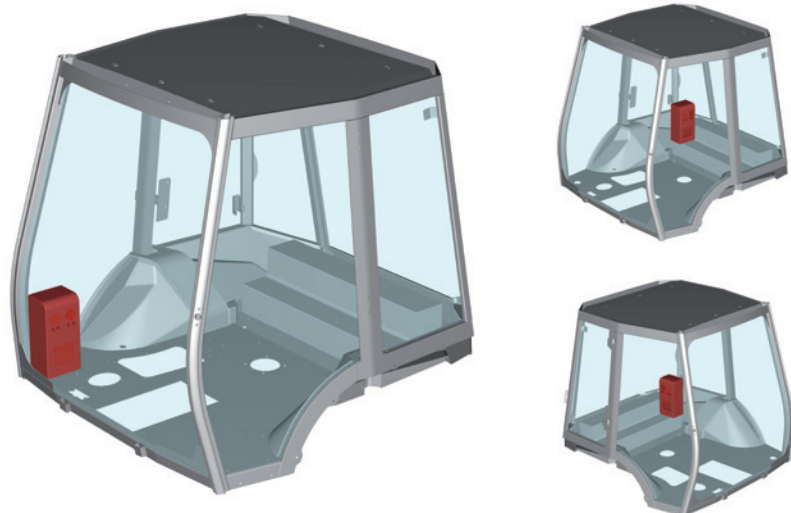

STAND UP

12V BSP00012HVAC12 / 24V BSP00012HVAC24

Bergstrom

STANDARD PRODUCTS

Performance

hot 4.0kW	+	cold 6.5kW	+	airflow 950 (m ³ /hr)
--------------	---	---------------	---	-------------------------------------

HVAC

HVAC system

Variants

Position

Corner mount

Bergstrom
STANDARD PRODUCTS

STAND UP

12V BSP00012HVAC12 / 24V BSP00012HVAC24

HVAC

Weight

Long

Water hoses

Water hoses d. 16 mm

- 1 - Yellow wire (speed 1)
- 2 - Red wire (speed 2)
- 3 - Black wire (ground)
- 4 - Orange wire (speed 3)

Expansion valve 2.0 TON

To ensure you have a complete kit to enable you chosen system to operate please check the system schematic data sheet which details the full list of components required.