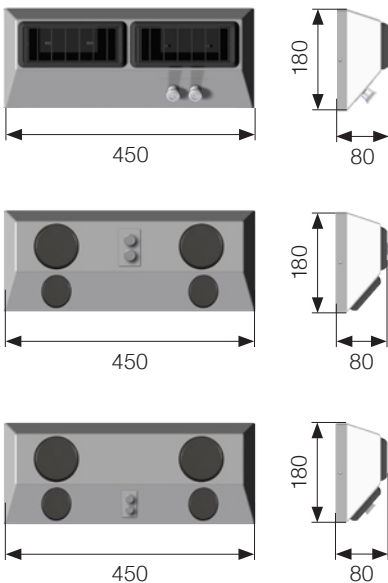

HVAC

HVAC system

Variants

Position

Corner mount

Bergstrom
STANDARD PRODUCTS

STAND UP

12V BSP00012HVAC12 / 24V BSP00012HVAC24

HVAC

Weight

Long

Water hoses

Water hoses d. 16 mm

- 1 - Yellow wire (speed 1)
- 2 - Red wire (speed 2)
- 3 - Black wire (ground)
- 4 - Orange wire (speed 3)

Expansion valve 2.0 TON

To ensure you have a complete kit to enable you chosen system to operate please check the system schematic data sheet which details the full list of components required.