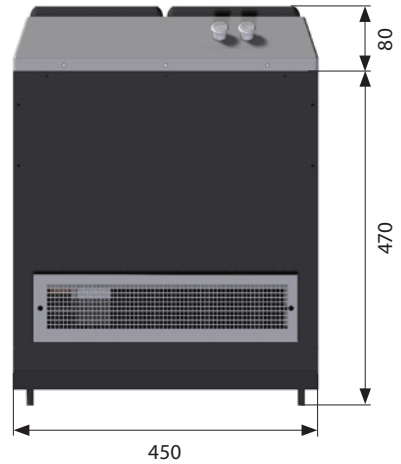

HVAC

HVAC system

Variants

Position

Corner mount

Bergstrom
STANDARD PRODUCTS

STAND UP

12V BSP00012HVAC12 / 24V BSP00012HVAC24

HVAC

Weight

Long

Water hoses

Water hoses d. 16 mm

- 1 - Yellow wire (speed 1)
- 2 - Red wire (speed 2)
- 3 - Black wire (ground)
- 4 - Orange wire (speed 3)

Expansion valve 2.0 TON

To ensure you have a complete kit to enable you chosen system to operate please check the system schematic data sheet which details the full list of components required.