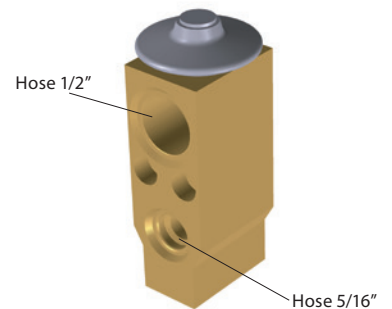

HVAC

Weight

Long

Water hoses

Water hoses d. 16 mm

- 1 - Yellow wire (speed 1)
- 2 - Red wire (speed 2)
- 3 - Black wire (ground)
- 4 - Orange wire (speed 3)

Expansion valve 2.0 TON

To ensure you have a complete kit to enable you chosen system to operate please check the system schematic data sheet which details the full list of components required.